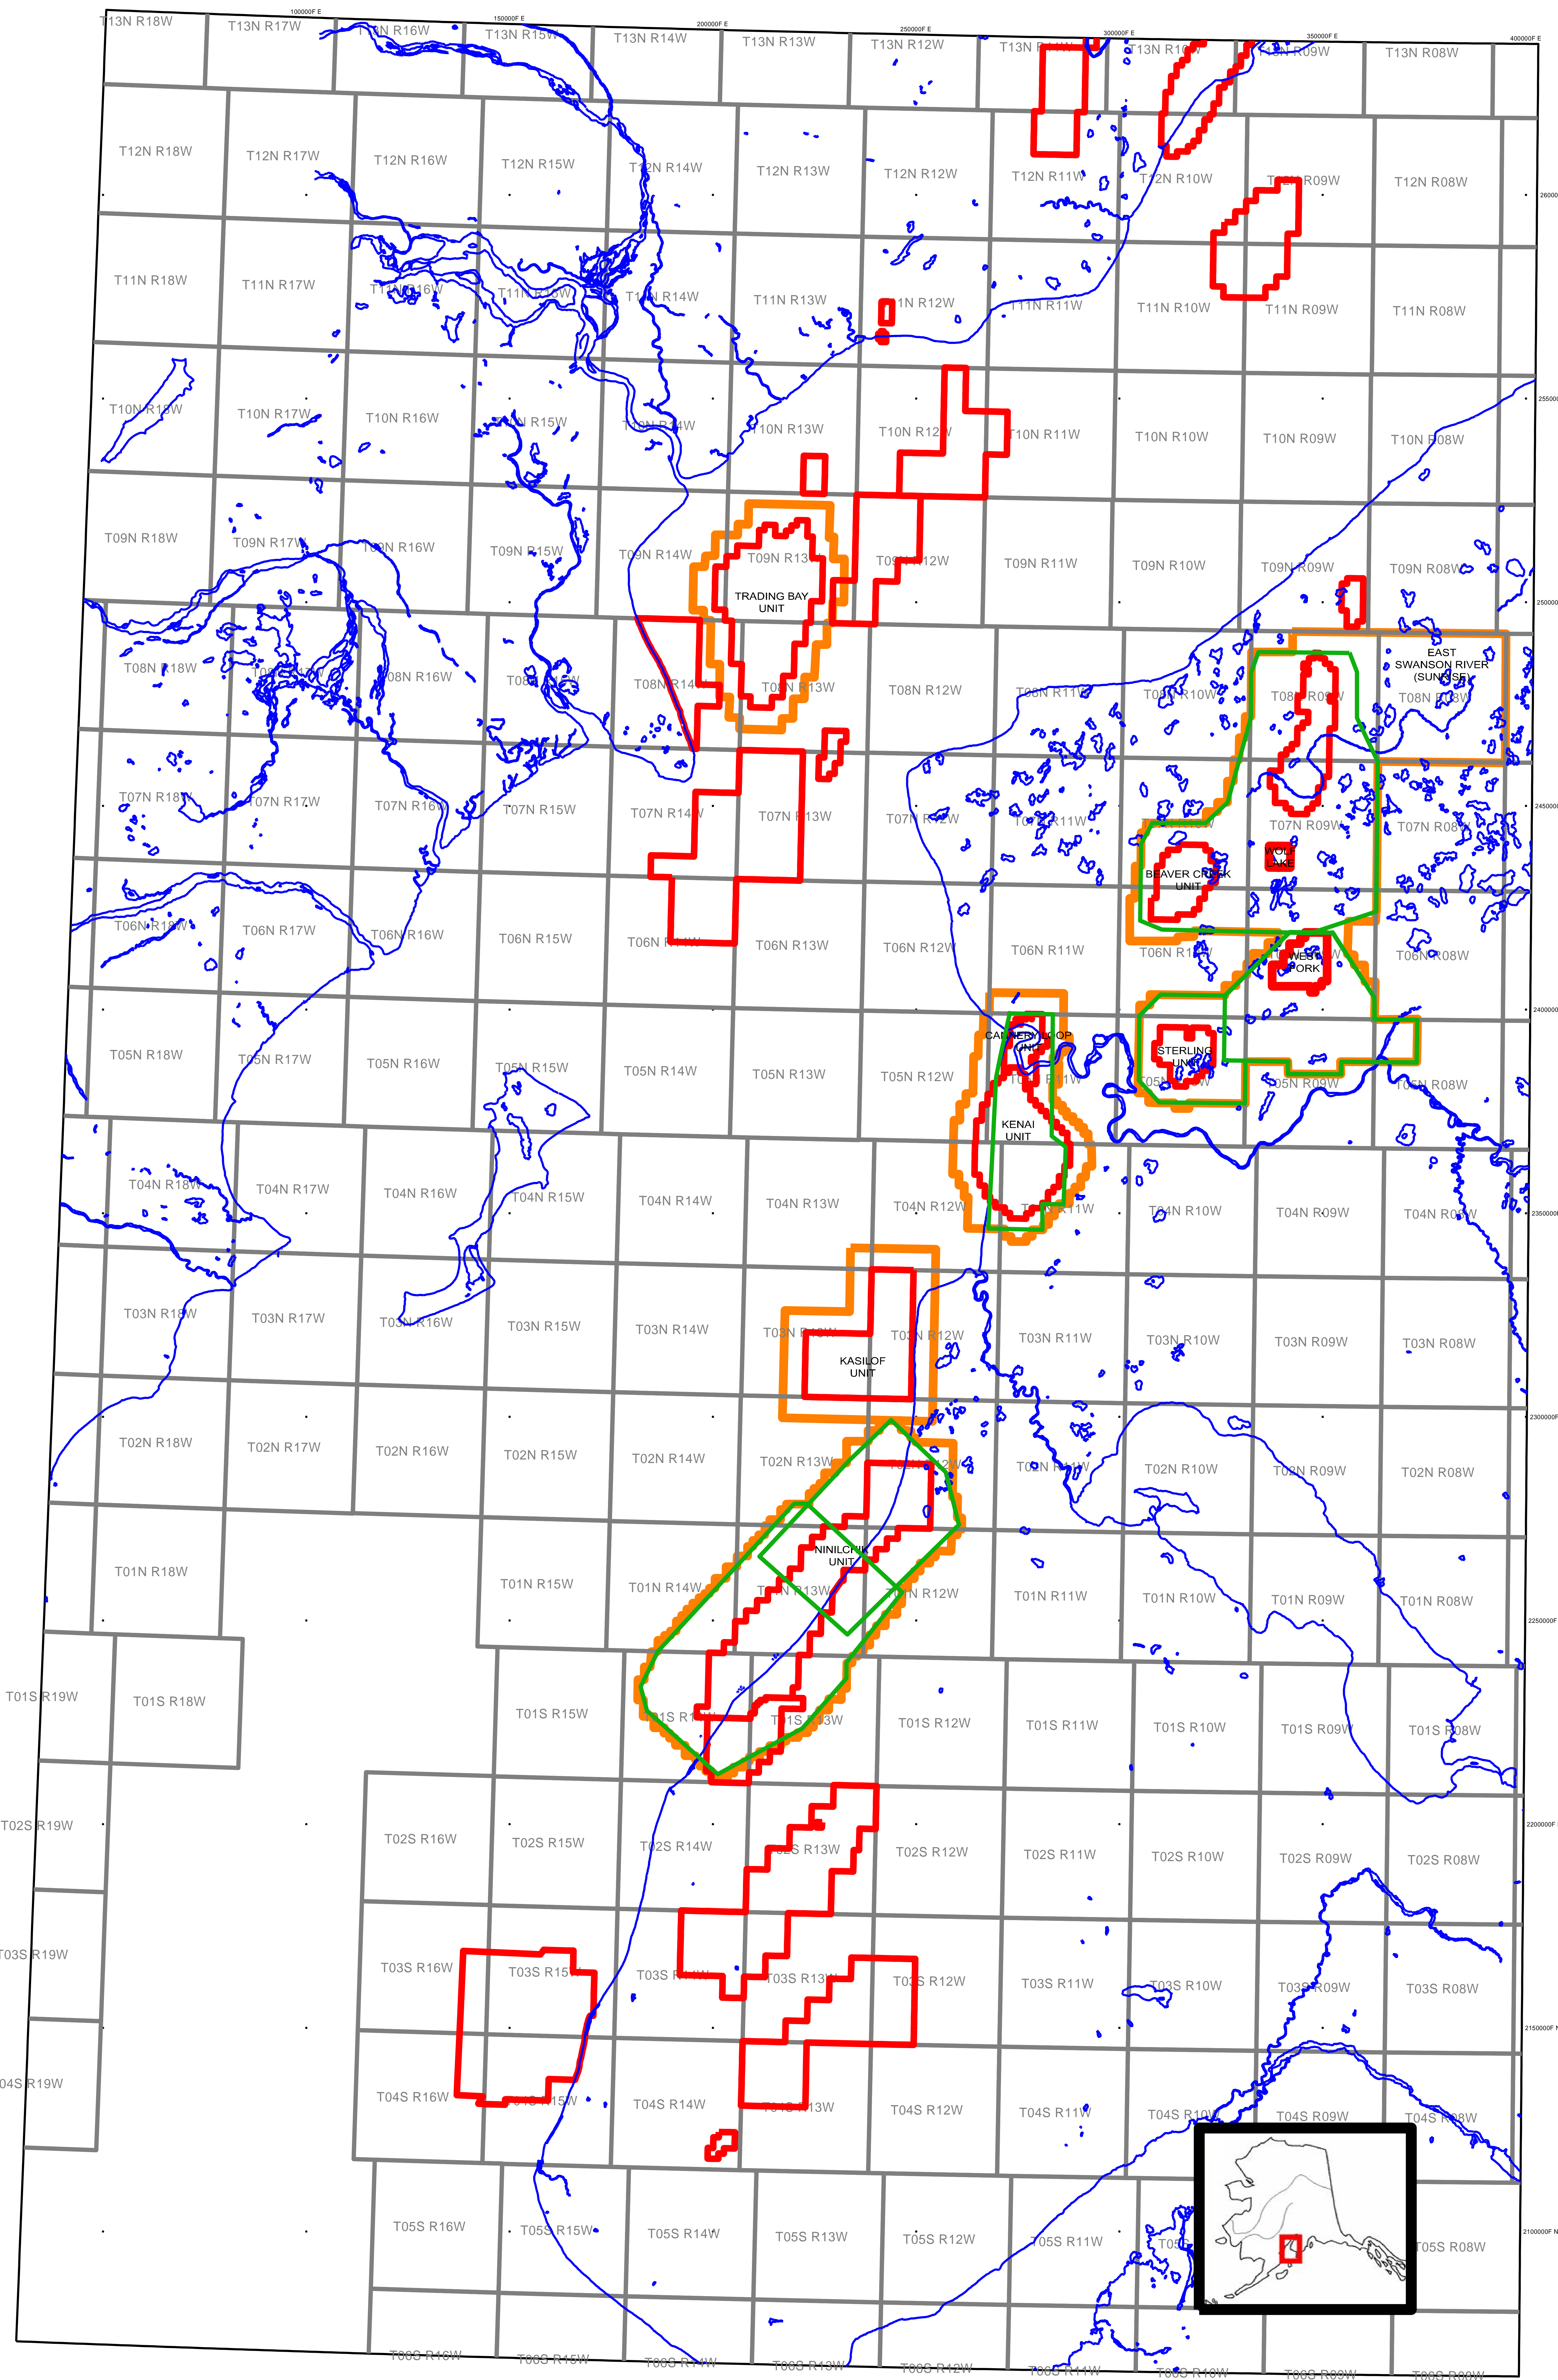

Cook Inlet

Key

Unit Boundaries	- - - - -	
3D Seismic Boundaries	- - - - -	
Data Remains Proprietary	- - - - -	
Lakes, Rivers, Coastline	- - - - -	

MARATHON OIL COMPANY

ALASKA ASSET TEAM
COOK INLET