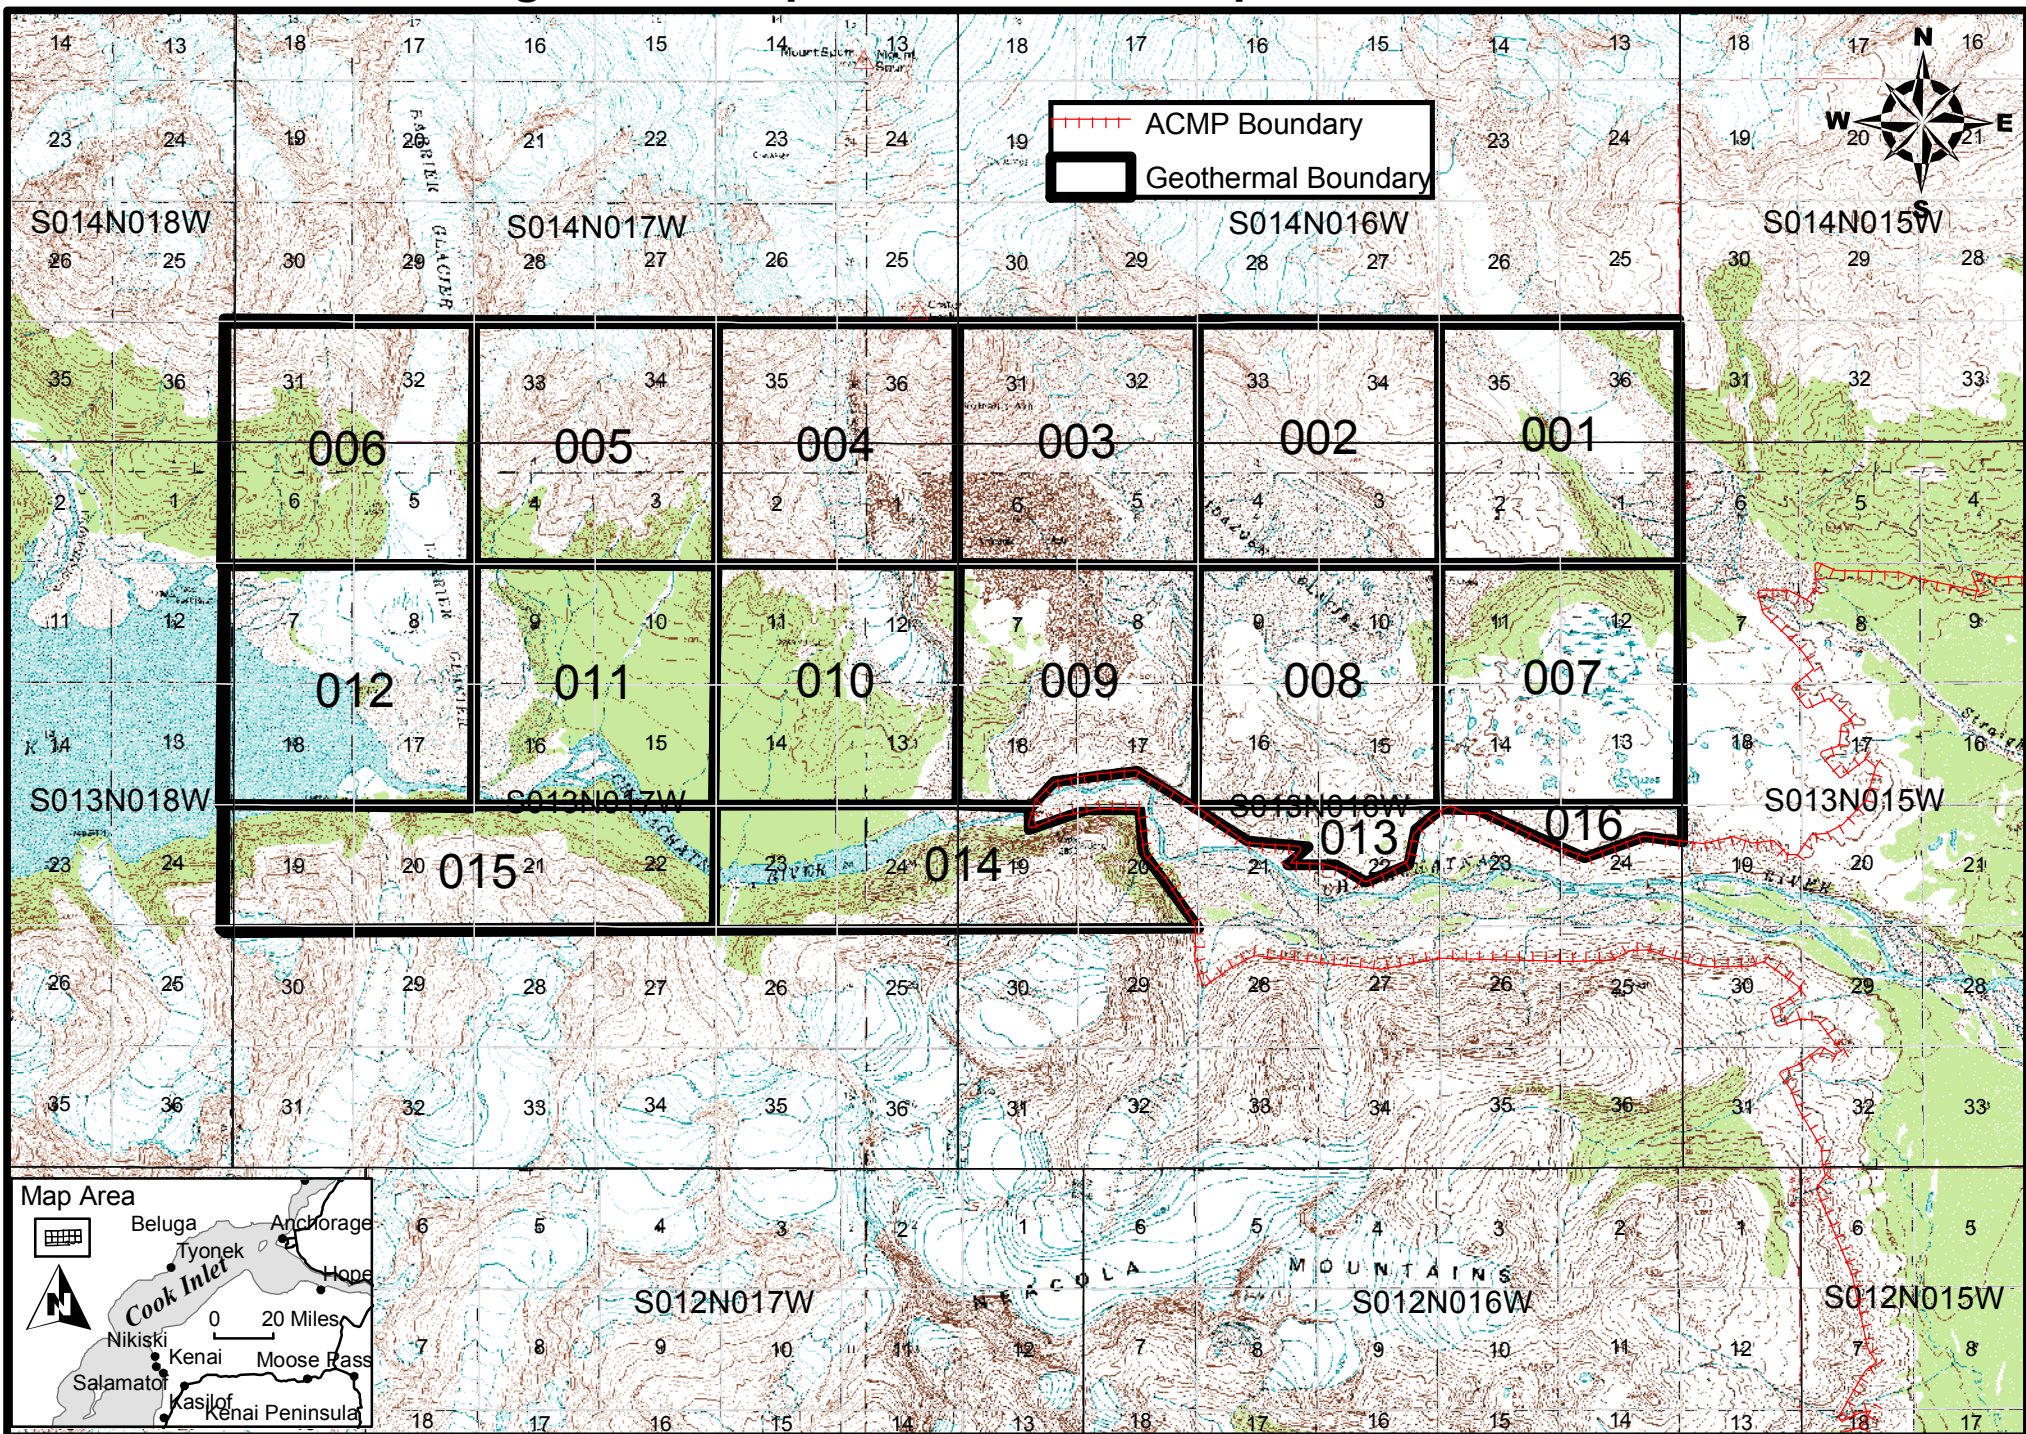

Figure 1 Mt. Spurr Geothermal Exploration Area

NAD 1927 UTM Zone 5N

Base Map: U.S.G.S. 63k Topo Quads; Tyonek A6, A7, B6, B7.

ADNR 3/2008

For Informational Purposes Only.