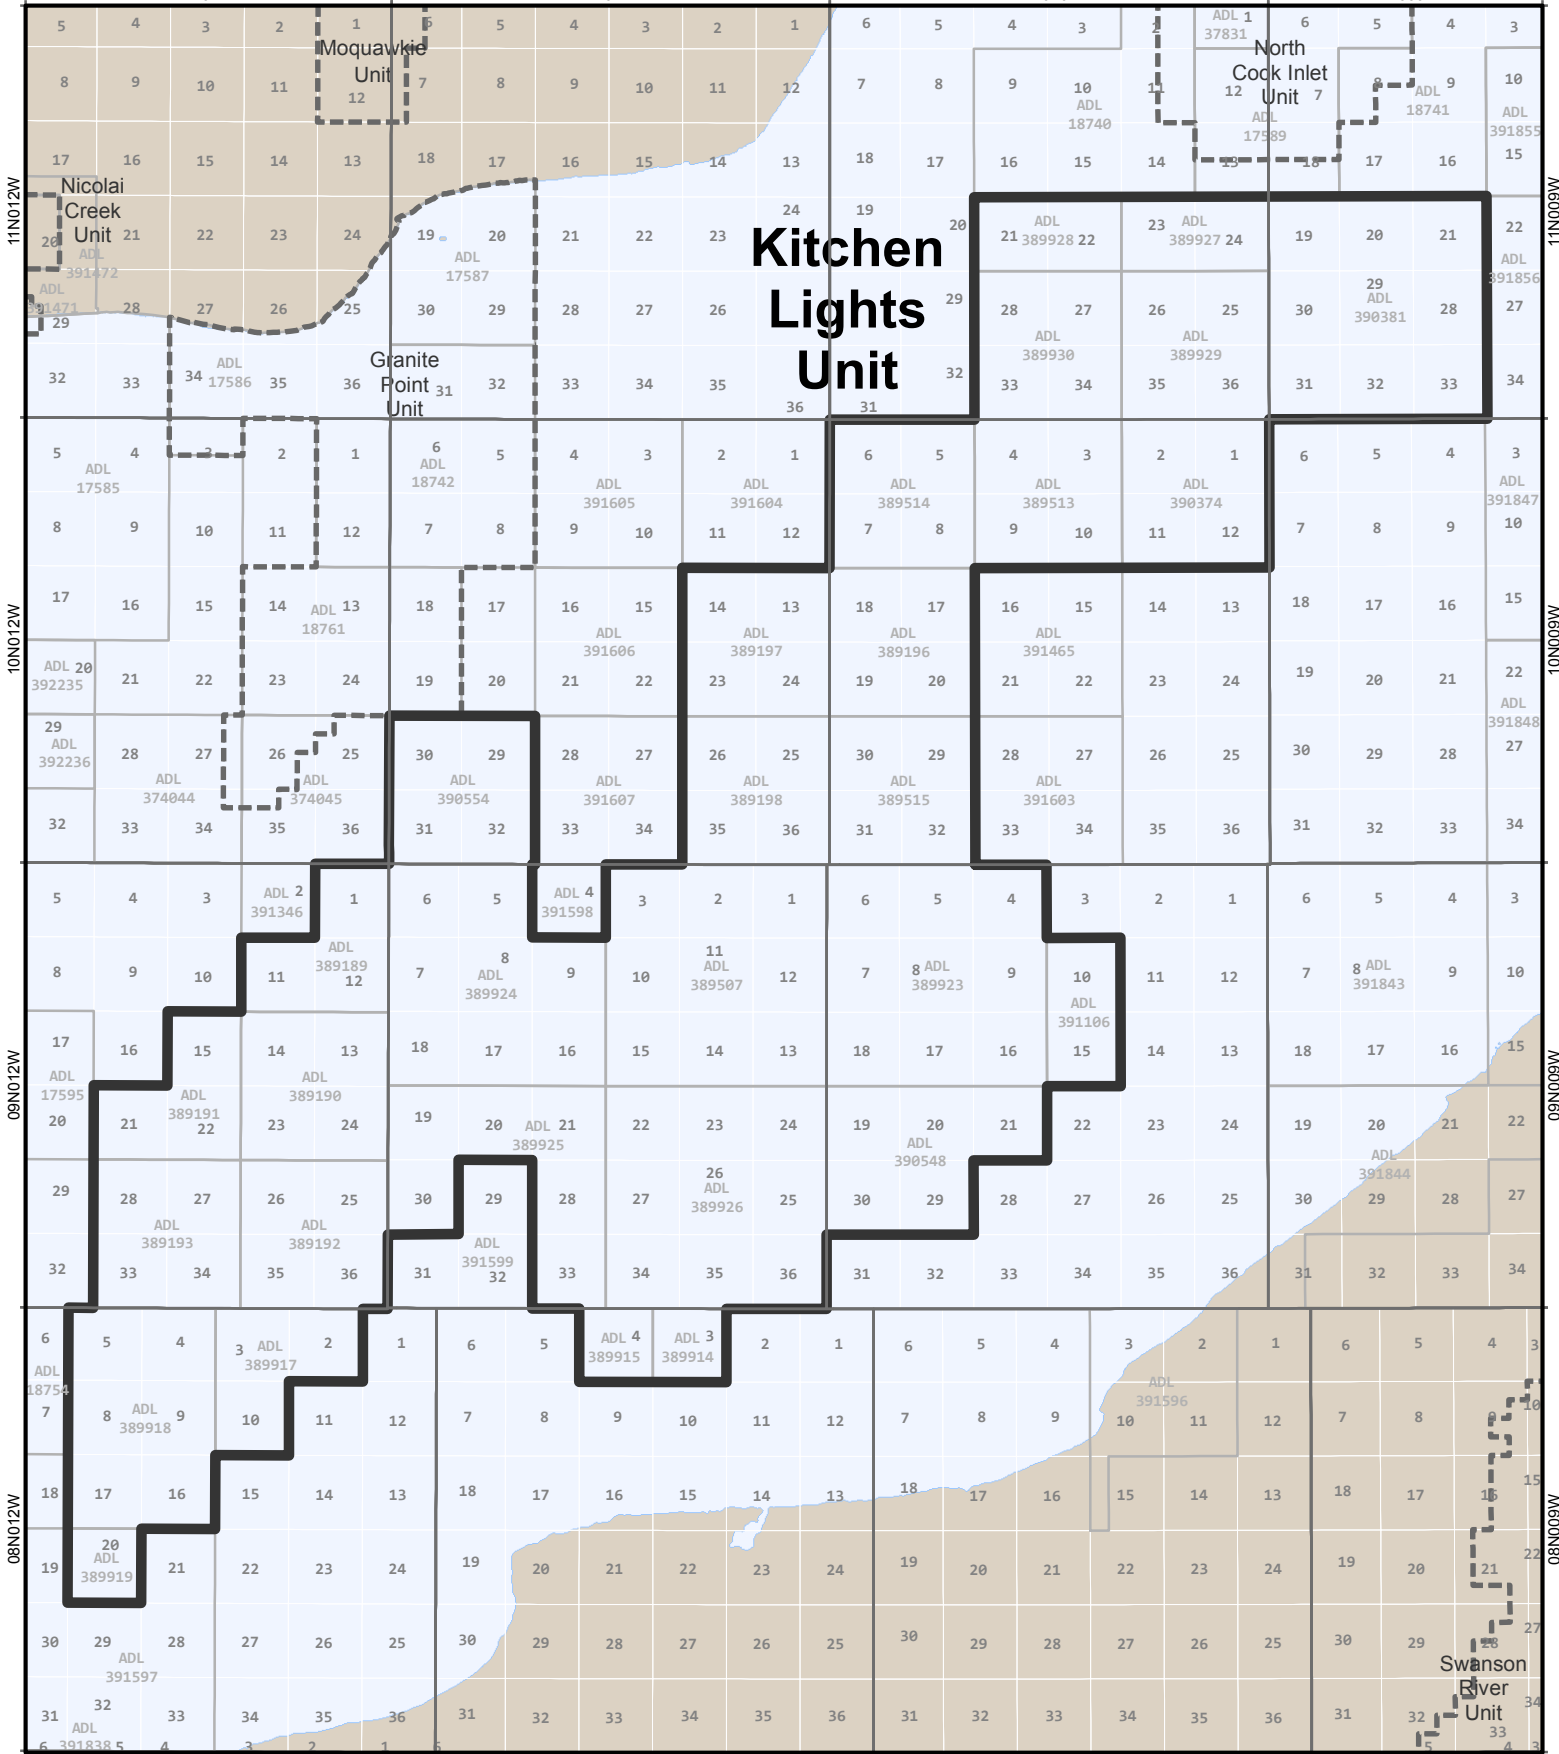

11N012W

11N011W

11N010W

11N009W

Kitchen Lights Unit

- Kitchen Lights Unit Boundary
- Surrounding Unit Boundary
- Leased State Tracts
- Section Grid
- Township Grid

Kitchen Lights Unit Cook Inlet Region