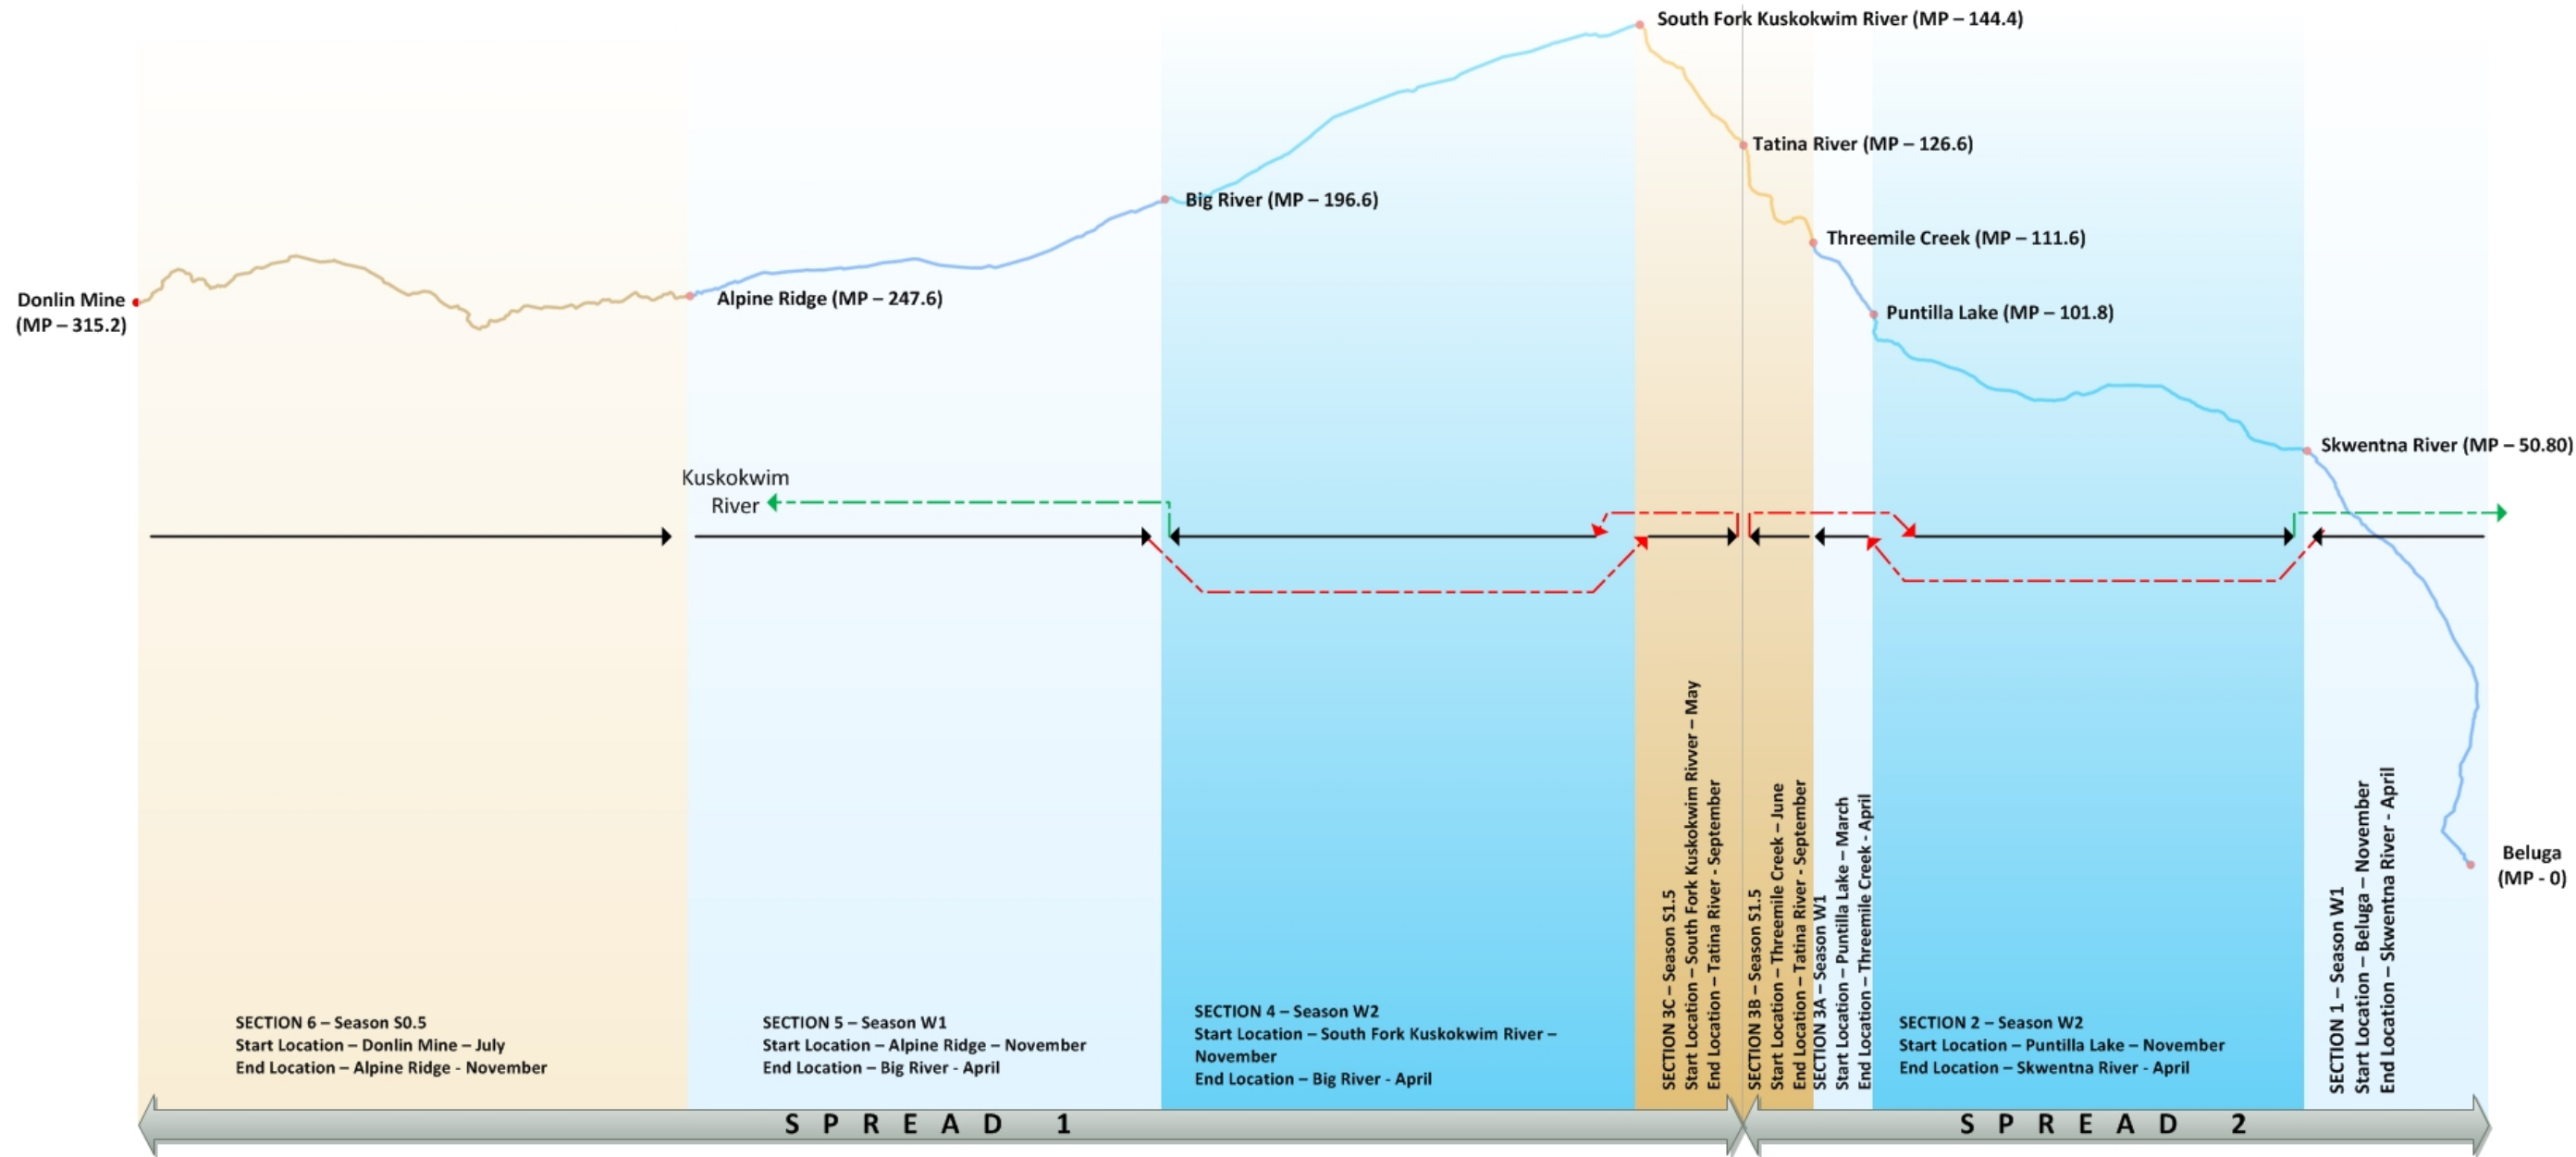

PIPELINE CONSTRUCTION SEASONS

SEE PIPELINE DIAGRAM FOR DETAILED LOCATION INFORMATION OF PIPELINE CONSTRUCTION SEASONS

SCALE:

NA

PIPELINE CONSTRUCTION SCHEDULE

DONLIN GOLD PROJECT

APPENDIX:

F

- CONSTRUCTION PROGRESSION
- MAJOR EQUIPMENT RELOCATION & MOBILIZATION
- CONSTRUCTION COMPLETE & EQUIPMENT DEMOBILIZED

SCALE:

NA

PIPELINE CONSTRUCTION SCHEDULE DIAGRAM

DONLIN GOLD PROJECT

APPENDIX:

F