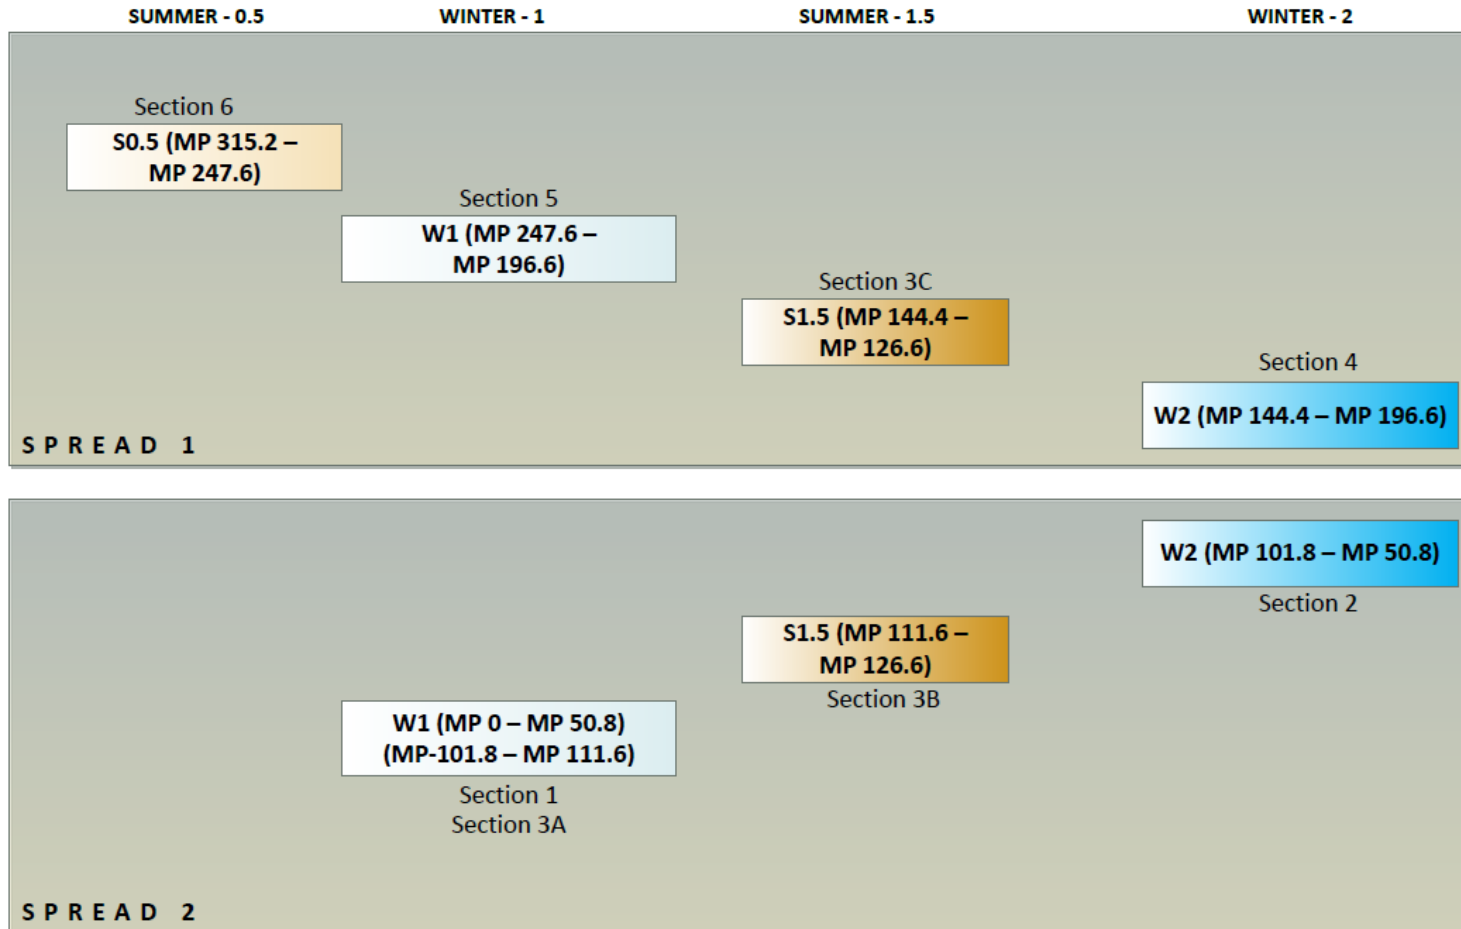

PIPELINE CONSTRUCTION SEASONS

SEE PIPELINE DIAGRAM FOR DETAILED LOCATION INFORMATION OF PIPELINE CONSTRUCTION SEASONS

SCALE:

NA

PIPELINE CONSTRUCTION SCHEDULE

DONLIN GOLD PROJECT

APPENDIX:

F

- CONSTRUCTION PROGRESSION
- MAJOR EQUIPMENT RELOCATION & MOBILIZATION
- CONSTRUCTION COMPLETE & EQUIPMENT DEMOBILIZED

SCALE:

NA

PIPELINE CONSTRUCTION SCHEDULE DIAGRAM

DONLIN GOLD PROJECT

APPENDIX:

F